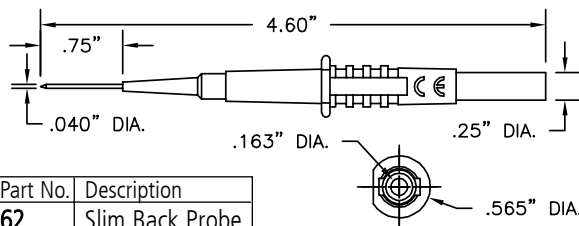

SLIM BACK PROBE WITH BANANA SOCKET

Part No.	Description
62	Slim Back Probe

Construction: Housing is molded glass filled nylon. Banana socket is nickel plated brass. .040" diameter probe is stainless steel wire. Accepts standard and shrouded banana plugs.