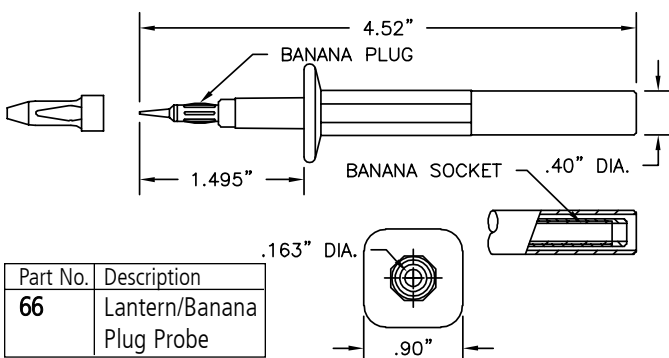

LANTERN/BANANA PLUG PROBE WITH BANANA SOCKET

Part No.	Description
66	Lantern/Banana Plug Probe

Construction: Housing is molded glass filled nylon. Banana socket is nickel plated brass. .040" diameter probe stainless steel spring wire. Accepts standard and shrouded banana plugs.