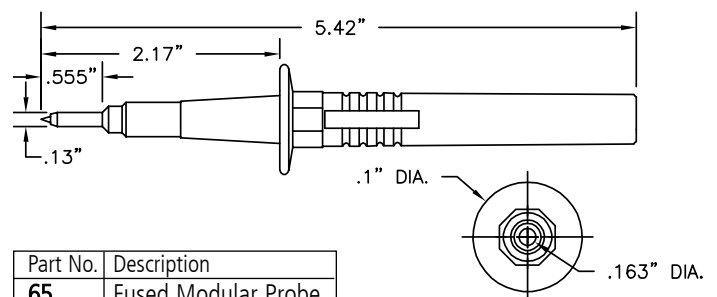

FUSED MODULAR PROBE WITH BANANA SOCKET

Part No.	Description
65	Fused Modular Probe

Construction: Housing is molded glass filled nylon. Banana socket and probe tip are nickel plated brass. Rating 500mA/1000V/50kA. IEC 1010 rating: 1000V CAT. Accepts standard and shrouded banana plugs.