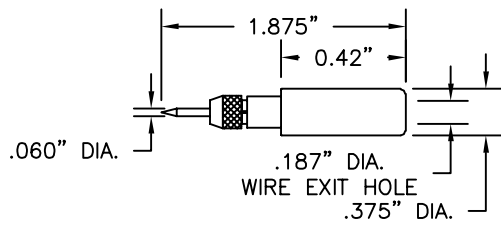

PROBES & ACCESSORIES

.060" (1.524mm) NEEDLE TIP PROBE

Part No.	Description
9286	Needle Tip Probe

Construction: Plastic handle. 1/4-32 threaded assembly. Solder connection. Nickel plated brass collet. Phono needle point.

Colors: Red and black.

STANDARD .080" (2.03mm) PIN TIP PROBE

Part No.	Description
9287	Pin Tip Probe; 18 AWG Wire Max

Construction: Plastic handle. 1/4-32 threaded assembly. Solderless connection. Nickel plated brass tip.

Colors: Red and black.

.060" (1.524mm) NEEDLE TIP

Part No.	Description
8202	Replacement Tip for P/N 9286 and 32 Probes
8208	Phono Needle Tip

Construction: Nickel plated brass body. Solder assembly. 1/4-32 thread.

STANDARD .080" (2.03mm) PIN TIP

Part No.	Description
8203	Replacement Tip for P/N 9287 and No. 33 Probes

Construction: Nickel plated brass body and tip. Solderless assembly. 1/4-32 thread. 18 AWG wire max.