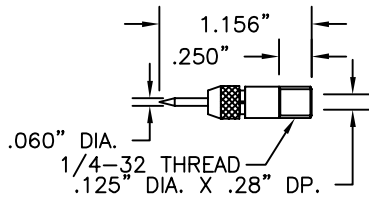

PROBES & ACCESSORIES

.060" (1.524mm) NEEDLE TIP PROBE

Part No.	Description
9286	Needle Tip Probe

Construction: Plastic handle. 1/4-32 threaded assembly. Solder connection. Nickel plated brass collet. Phono needle point.

Colors: Red and black.

STANDARD .080" (2.03mm) PIN TIP PROBE

Part No.	Description
9287	Pin Tip Probe; 18 AWG Wire Max

Construction: Plastic handle. 1/4-32 threaded assembly. Solderless connection. Nickel plated brass tip.

Colors: Red and black.

.060" (1.524mm) NEEDLE TIP

Part No.	Description
8202	Replacement Tip for P/N 9286 and 32 Probes
8208	Phono Needle Tip

Construction: Nickel plated brass body. Solder assembly. 1/4-32 thread.

STANDARD .080" (2.03mm) PIN TIP

Part No.	Description
8203	Replacement Tip for P/N 9287 and No. 33 Probes

Construction: Nickel plated brass body and tip. Solderless assembly. 1/4-32 thread. 18 AWG wire max.