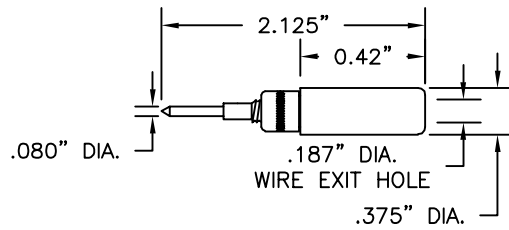

PROBES & ACCESSORIES

.060" (1.524mm) NEEDLE TIP PROBE

Part No.	Description
9286	Needle Tip Probe

Construction: Plastic handle. 1/4-32 threaded assembly. Solder connection. Nickel plated brass collet. Phono needle point.

Colors: Red and black.

STANDARD .080" (2.03mm) PIN TIP PROBE

Part No.	Description
9287	Pin Tip Probe; 18 AWG Wire Max

Construction: Plastic handle. 1/4-32 threaded assembly. Solderless connection. Nickel plated brass tip.

Colors: Red and black.

.060" (1.524mm) NEEDLE TIP

Part No.	Description
8202	Replacement Tip for P/N 9286 and 32 Probes
8208	Phono Needle Tip

Construction: Nickel plated brass body. Solder assembly. 1/4-32 thread.

STANDARD .080" (2.03mm) PIN TIP

Part No.	Description
8203	Replacement Tip for P/N 9287 and No. 33 Probes

Construction: Nickel plated brass body and tip. Solderless assembly. 1/4-32 thread. 18 AWG wire max.