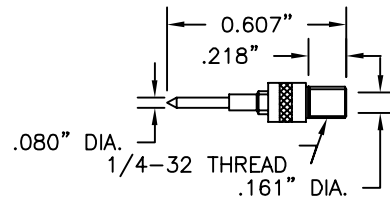

PROBES & ACCESSORIES

.060" (1.524mm) NEEDLE TIP PROBE

Part No.	Description
9286	Needle Tip Probe

Construction: Plastic handle. 1/4-32 threaded assembly. Solder connection. Nickel plated brass collet. Phono needle point.

Colors: Red and black.

STANDARD .080" (2.03mm) PIN TIP PROBE

Part No.	Description
9287	Pin Tip Probe; 18 AWG Wire Max

Construction: Plastic handle. 1/4-32 threaded assembly. Solderless connection. Nickel plated brass tip.

Colors: Red and black.

.060" (1.524mm) NEEDLE TIP

Part No.	Description
8202	Replacement Tip for P/N 9286 and 32 Probes
8208	Phono Needle Tip

Construction: Nickel plated brass body. Solder assembly. 1/4-32 thread.

STANDARD .080" (2.03mm) PIN TIP

Part No.	Description
8203	Replacement Tip for P/N 9287 and No. 33 Probes

Construction: Nickel plated brass body and tip. Solderless assembly. 1/4-32 thread. 18 AWG wire max.