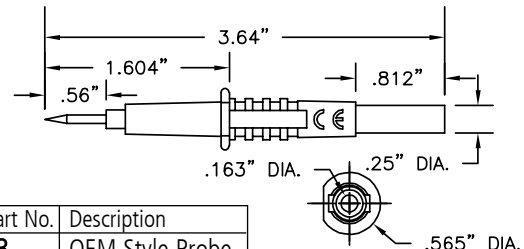

OEM STYLE PROBE WITH BANANA SOCKET

Part No.	Description
63	OEM Style Probe

Construction: Housing is molded glass filled nylon. Banana socket is nickel plated brass. Accepts standard & shrouded banana plugs. Probe tip is stainless steel.