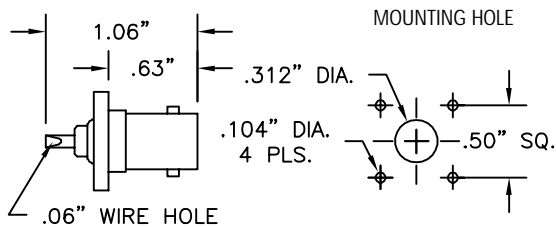

BNC FEMALE BULKHEAD RECEPTACLE

Part No.	Description
9230	BNC Female Panel Receptacle

BNC MALE BULKHEAD RECEPTACLE

Part No.	Description
9267	BNC Male Panel Receptacle

BNC FEMALE PANEL RECEPTACLE 4 HOLE PANEL MOUNT or PRINTED CIRCUIT MOUNT