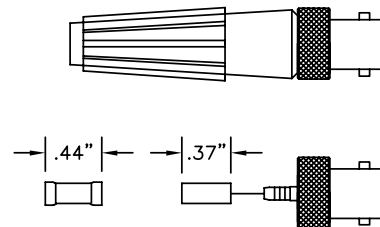

BNC FEMALE CONNECTOR FOR RG174/U CABLE

Part No.	Description
8906	Standard BNC Female Only
8906B	Standard BNC Female with Strain Relief Boot
8906W	Weatherproof BNC Female Only
8906WB	Weatherproof BNC Female with Strain Relief Boot