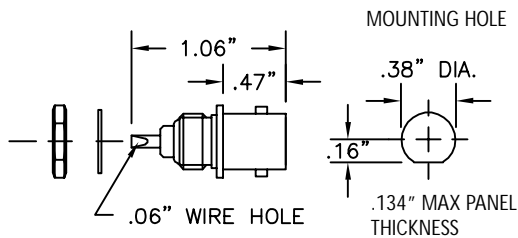

BNC PLUGS, RECEPTACLES AND ADAPTERS

BNC MALE CONNECTOR

MATERIALS
HOUSING AND FITTINGS.....BRASS
INSULATOR.....TEFLON
CENTER CONTACT.....BRASS
OUTER CONTACT.....BERYLLIUM COPPER
GASKET AND SEALS.....SILICONE RUBBER

FINISH
HOUSING AND FITTINGS.....TRI METAL TARNISH
RESISTANT PLATING
CONTACT.....SILVER PLATE

ELECTRICAL
NOMINAL IMP.....50 OHMS
FREQ. RANGE.....DC to 11 GHz
VOLTAGE RATING.....1000 VRMS

Part No.	FITS TYPES OF CABLE IN RG/U SERIES
8920	55, 55A, 58, 58A, 58C, 141, 141A, 142, 142A, 142B and 223
8926	59, 59A, 59B, 62, 62A, 62B, 62C, 71, 71A, 71B and 210
8928	174, 179A, 179B, 187, 187A, 188, 188A and 316

BNC FEMALE CONNECTOR

MATERIALS
FITTINGS.....BRASS
INSULATOR.....TEFLON
CENTER CONTACT.....BERYLLIUM COPPER
GASKET AND SEALS.....SILICONE RUBBER

FINISH
FITTINGS.....TRI METAL TARNISH
RESISTANT PLATING
CONTACT.....SILVER PLATED

ELECTRICAL
NOMINAL IMP.....50 OHMS
FREQ. RANGE.....DC to 11 GHz
VOLTAGE RATING.....1000 VRMS

Part No.	FITS TYPES OF CABLE IN RG/U SERIES
8925	55, 55A, 58, 58A, 58C, 141, 141A, 142, 142A, 142B and 223
8927	59, 59A, 59B, 62, 62A, 62B, 62C, 71, 71A, 71B and 210

BNC FEMALE BULKHEAD RECEPTACLE

Part No.	Description
9230	BNC Female Panel Receptacle