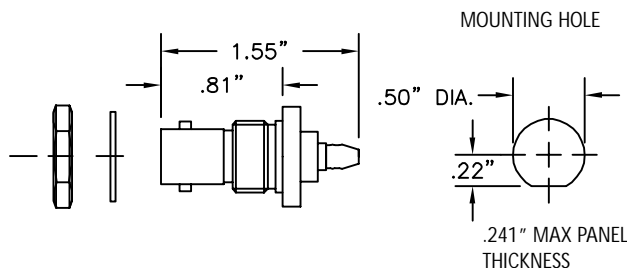

BNC FEMALE BULKHEAD SOCKET CRIMP CONSTRUCTION

Connector fits cables in RG/U series 58, 58A, 58C, 141 141A.

Part No.	Description
9231	BNC Female Bulkhead Socket