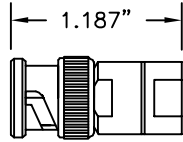

BNC PLUGS, RECEPTACLES AND ADAPTERS

MALE BNC TERMINATOR

Part No.	Resistance
TE-75	75 Ohm, 1/2 watt 1%