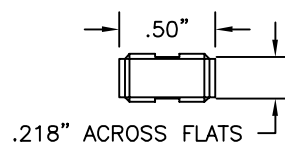

SMA FEMALE TO SMA FEMALE ADAPTER

Part No.	Description
9246	SMA Female to SMA Female Adapter