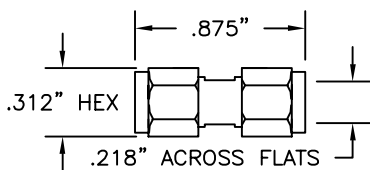

SMA MALE TO SMA MALE ADAPTER

Part No.	Description
9245	SMA Male to SMA Male Adapter