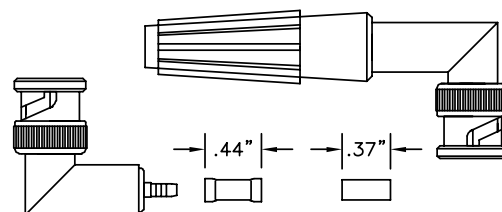

RIGHT ANGLE BNC MALE CONNECTOR FOR RG174/U CABLE

Part No.	Description
8908	Right Angle BNC Male Only
8908B	Right Angle BNC Male with Strain Relief Boot
8908W	Weatherproof Right Angle BNC Male Only
8908WB	Weatherproof Right Angle BNC Male with Strain Relief Boot