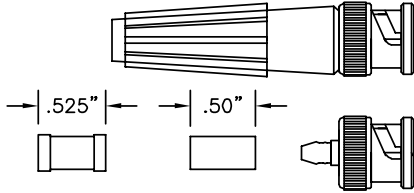

Strain Relief Boot: Molded rubber, 1.75" (44.5mm) long.

BNC MALE CONNECTOR FOR RG58C/U CABLE

Part No.	Description
8901	Standard BNC Male Only
8901B	Standard BNC Male with Strain Relief Boot
8901W	Weatherproof BNC Male Only
8901WB	Weatherproof BNC Male with Strain Relief Boot