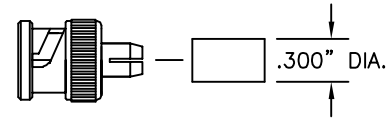

BNC CONNECTOR FOR RG59 SINGLE SHIELDED VIDEO CABLE

Part No.	Description
8910	Male BNC Connector

BNC Connector for RG59 single shielded video cable connector used on 7501 series cable.

SMA PLUGS AND ADAPTERS

BASIC INFORMATION

Construction:

Male Connectors: Beryllium copper body and fittings. Teflon insulators. Brass contact. Hard gold-plated finish. Crimp-on assembly.

Female Connectors: Beryllium copper body and fittings. Teflon insulators. Beryllium copper contact. Hard gold-plated finish. Crimp-on assembly.