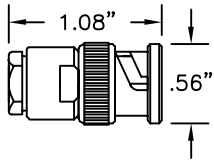

BNC PLUGS, RECEPTACLES AND ADAPTERS

BNC MALE CONNECTOR

MATERIALS
HOUSING AND FITTINGS.....BRASS
INSULATOR.....TEFLON
CENTER CONTACT.....BRASS
OUTER CONTACT.....BERYLLIUM COPPER
GASKET AND SEALS.....SILICONE RUBBER

FINISH
HOUSING AND FITTINGS.....TRI METAL TARNISH
RESISTANT PLATING
CONTACT.....SILVER PLATE

ELECTRICAL
NOMINAL IMP.....50 OHMS
FREQ. RANGE.....DC to 11 GHz
VOLTAGE RATING.....1000 VRMS

Part No.	FITS TYPES OF CABLE IN RG/U SERIES
8920	55, 55A, 58, 58A, 58C, 141, 141A, 142, 142A, 142B and 223
8926	59, 59A, 59B, 62, 62A, 62B, 62C, 71, 71A, 71B and 210
8928	174, 179A, 179B, 187, 187A, 188, 188A and 316