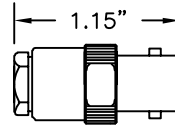

BNC FEMALE CONNECTOR

MATERIALS
FITTINGS.....BRASS
INSULATOR.....TEFLON
CENTER CONTACT.....BERYLLIUM COPPER
GASKET AND SEALS.....SILICONE RUBBER

FINISH
FITTINGS.....TRI METAL TARNISH
RESISTANT PLATING
CONTACT.....SILVER PLATED

ELECTRICAL
NOMINAL IMP.....50 OHMS
FREQ. RANGE.....DC to 11 GHz
VOLTAGE RATING.....1000 VRMS

Part No.	FITS TYPES OF CABLE IN RG/U SERIES
8925	55, 55A, 58, 58A, 58C, 141, 141A, 142, 142A, 142B and 223
8927	59, 59A, 59B, 62, 62A, 62B, 62C, 71, 71A, 71B and 210