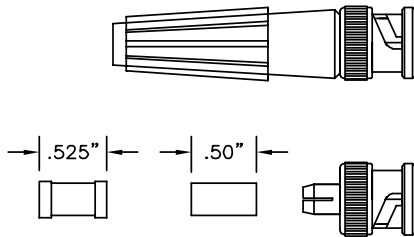

BNC MALE CONNECTOR FOR RG59/U AND RG62B/U CABLE

Part No.	Description
8903	Standard BNC Male Only
8903B	Standard BNC Male with Strain Relief Boot
8903W	Weatherproof BNC Male Only
8903WB	Weatherproof BNC Male with Strain Relief Boot