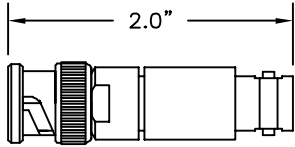

50 OHM, 2 WATT ATTENUATORS WITH T-PAD NETWORK. MALE BNC TO FEMALE BNC

Part No.	Attenuation	Frequency Range
AT-3	3db	± .4 db to 1 GHz VSWR 1.1 to 1 GHz
AT-6	6db	± .75 db to 6 GHz VSWR 1.45 to 6 GHz
AT-10	10db	± .45 db to 2 GHz VSWR 1.2 to 2 GHz
AT-14	14db	± 1.0 db to 8 GHz VSWR 1.65 to 8 GHz
AT-20	20db	± .65 db to 4 GHz VSWR 1.35 to 4 GHz