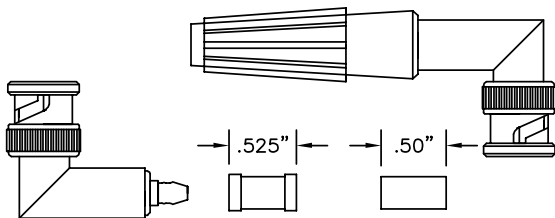

RIGHT ANGLE BNC MALE CONNECTOR FOR RG58C/U CABLE

Part No.	Description
8907	Right Angle BNC Male Only
8907B	Right Angle BNC Male with Strain Relief Boot
8907W	Weatherproof Right Angle BNC Male Only
8907WB	Weatherproof Right Angle BNC Male with Strain Relief Boot