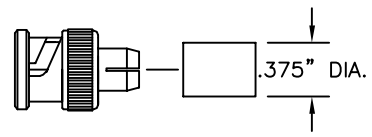

BNC CONNECTOR FOR 75 ohm DOUBLE SHIELDED VIDEO CABLE

Part No.	Description
8909	Male BNC Connector

BNC Connector for 75 OHM double shielded video cable connector used on 7000 series cable.