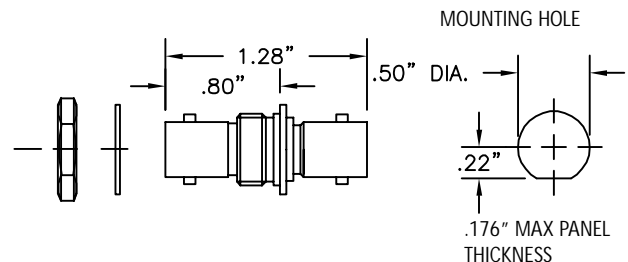

BNC FEMALE TO BNC FEMALE ISOLATED GROUND BULKHEAD FEED-THROUGH

Part No.	Description
9257	BNC Female Isolated Ground Bulkhead Feed-Through Receptacle

COAXIAL CONNECTORS