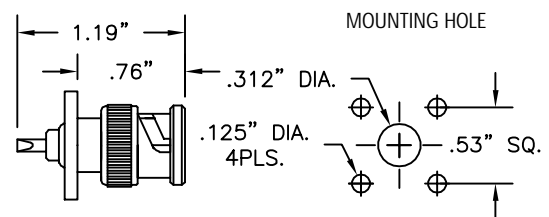

BNC MALE PANEL RECEPTACLE 4 HOLE PLATE MOUNT

Part No.	Description
9234	BNC Male Panel Receptacle, 4 Hole Plate Mount