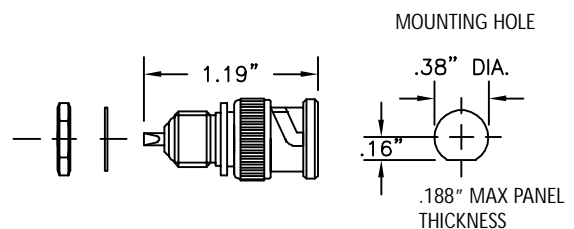

BNC FEMALE BULKHEAD RECEPTACLE

Part No.	Description
9230	BNC Female Panel Receptacle

BNC MALE BULKHEAD RECEPTACLE

Part No.	Description
9267	BNC Male Panel Receptacle

BNC FEMALE PANEL RECEPTACLE 4 HOLE PANEL MOUNT or PRINTED CIRCUIT MOUNT