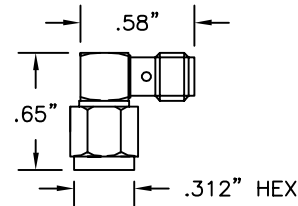

RIGHT ANGLE SMA FEMALE TO SMA MALE ADAPTER

Part No.	Description
9247	Right Angle SMA Female to SMA Male Adapter