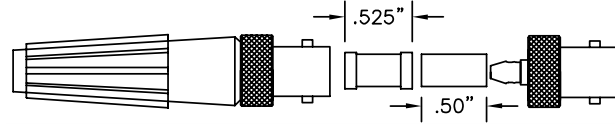

BNC FEMALE CONNECTOR FOR RG58C/U CABLE

Part No.	Description
8902	Standard BNC Female Only
8902B	Standard BNC Female with Strain Relief Boot
8902W	Weatherproof BNC Female Only
8902WB	Weatherproof BNC Female with Strain Relief Boot

BNC FEMALE CONNECTOR FOR RG59/U CABLE

Part No.	Description
8913	Standard BNC Female Only
8913B	Standard BNC Female with Strain Relief Boot
8913W	Weatherproof BNC Female Only
8913WB	Weatherproof BNC Female with Strain Relief Boot