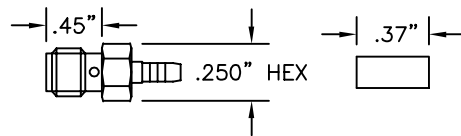

SMA FEMALE CONNECTOR FOR RG174/U CABLE

Part No.	Description
8922	SMA Female Connector