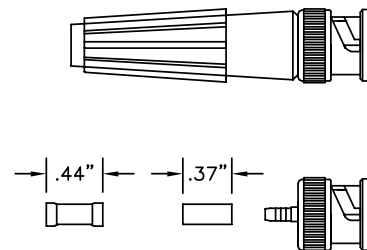

BNC MALE CONNECTOR FOR RG174/U CABLE

Part No.	Description
8905	Standard BNC Male Only
8905B	Standard BNC Male with Strain Relief Boot
8905W	Weatherproof BNC Male Only
8905WB	Weatherproof BNC Male with Strain Relief Boot