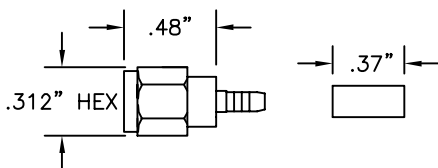

SMA MALE CONNECTOR FOR RG174/U CABLE

Part No.	Description
8921	SMA Male Connector
8929	SMA Male Connector, Stainless Steel